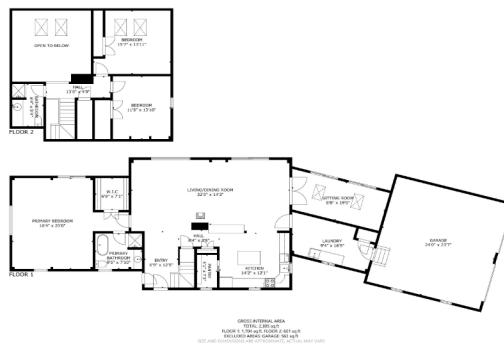

# 6 DODGE MOUNTAIN RD

View Our Property Website

Nestled in 14.9 acres of cozy Maine woods is this beautiful Rockport Post & Beam home. With all the feelings of privacy and seclusion, but only minutes from downtown shops, recreational opportunities, and alluring Penobscot Bay. This home has been recently updated and is ready for your final touch. Whether you like lake or ocean views, this home has it all.

- ✔ 3 BEDROOMS
- ✔ 2 BATHROOMS
- ✔ 2161 SQ FT
- ✔ 14.9 acres

Dan Miller  
 207-691-1940  
 msmeghan@roadrunner.com  
 License #BA924690

Maine Real Estate Experts

207-642-2100  
 47 Ossipee Trail East  
 Standish ME, 04084  
 www.lobsterlandproperties.com